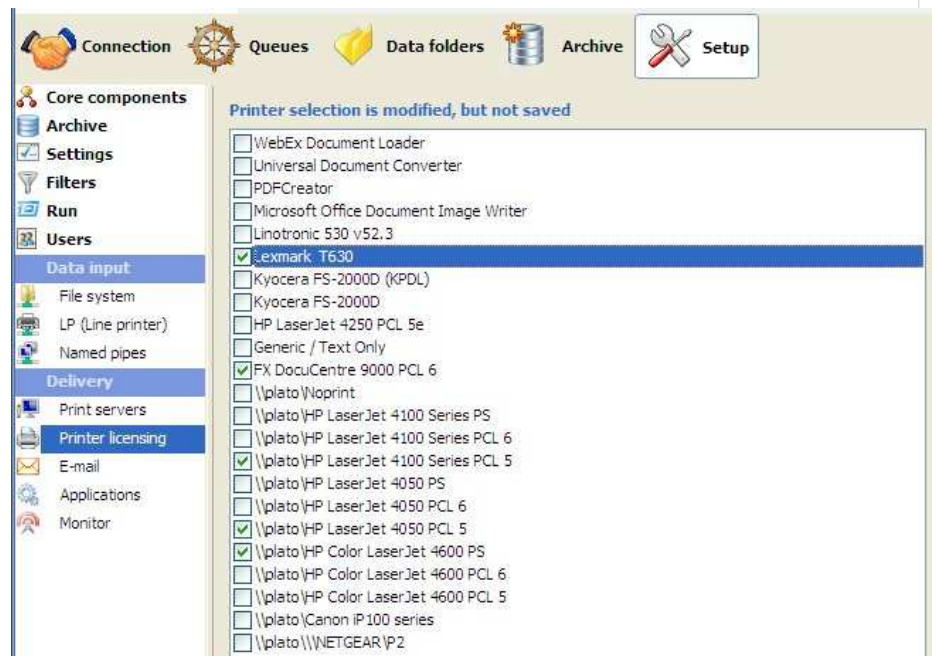

Troubleshooting

- Login Credentials

Printer Licensing

FTSpooler is licensed to a given number of printers.

The list of printers is copied from printer servers known to FTSpooler and must include one local or networked laser printer with PCL5 or PCLXL (PCL 6) or PostScript driver. If you have Version 7.1 or above, you may tick and print to other printers/drivers using the "Print to ANY Windows Printer" option from files output as PCLXL using a filter. GUI drivers such as PDF drivers WILL NOT WORK and will time out. GhostScript PDF conversion from PostScript is provided.

Note: FormTrap produces print-ready files for laser printers and requires just the physical address, hence you may choose just the one driver for a given printer (say the PostScript driver) and print in PCL5 or PCLXL or PostScript to it. Some older/deficient printers may not operate with Unicode, test files are available within the Knowledge Base (keyword "Printer Test"). This DOES NOT apply to the "Print to ANY Windows Printer" option which relies on the driver. Observations on specific printers that fail are available from the KB (keyword "Print").

More information on Print to ANY Windows Printer

More information on Printer Servers

To configure printer licensing:

- Check the printers in the list that you wish FTSpooler to print to, up to the maximum number of licensed printers.
- Click the **Save** button.

Top

[Disclaimer](#) | [Home](#) | [About Us](#) | [News](#) | [Products](#) | [Customers](#) | [Free Trial](#) | [Contact Us](#) | [Success Stories](#)

Copyright 1995-2011 TCG Information Systems Pty. Ltd. All rights reserved.